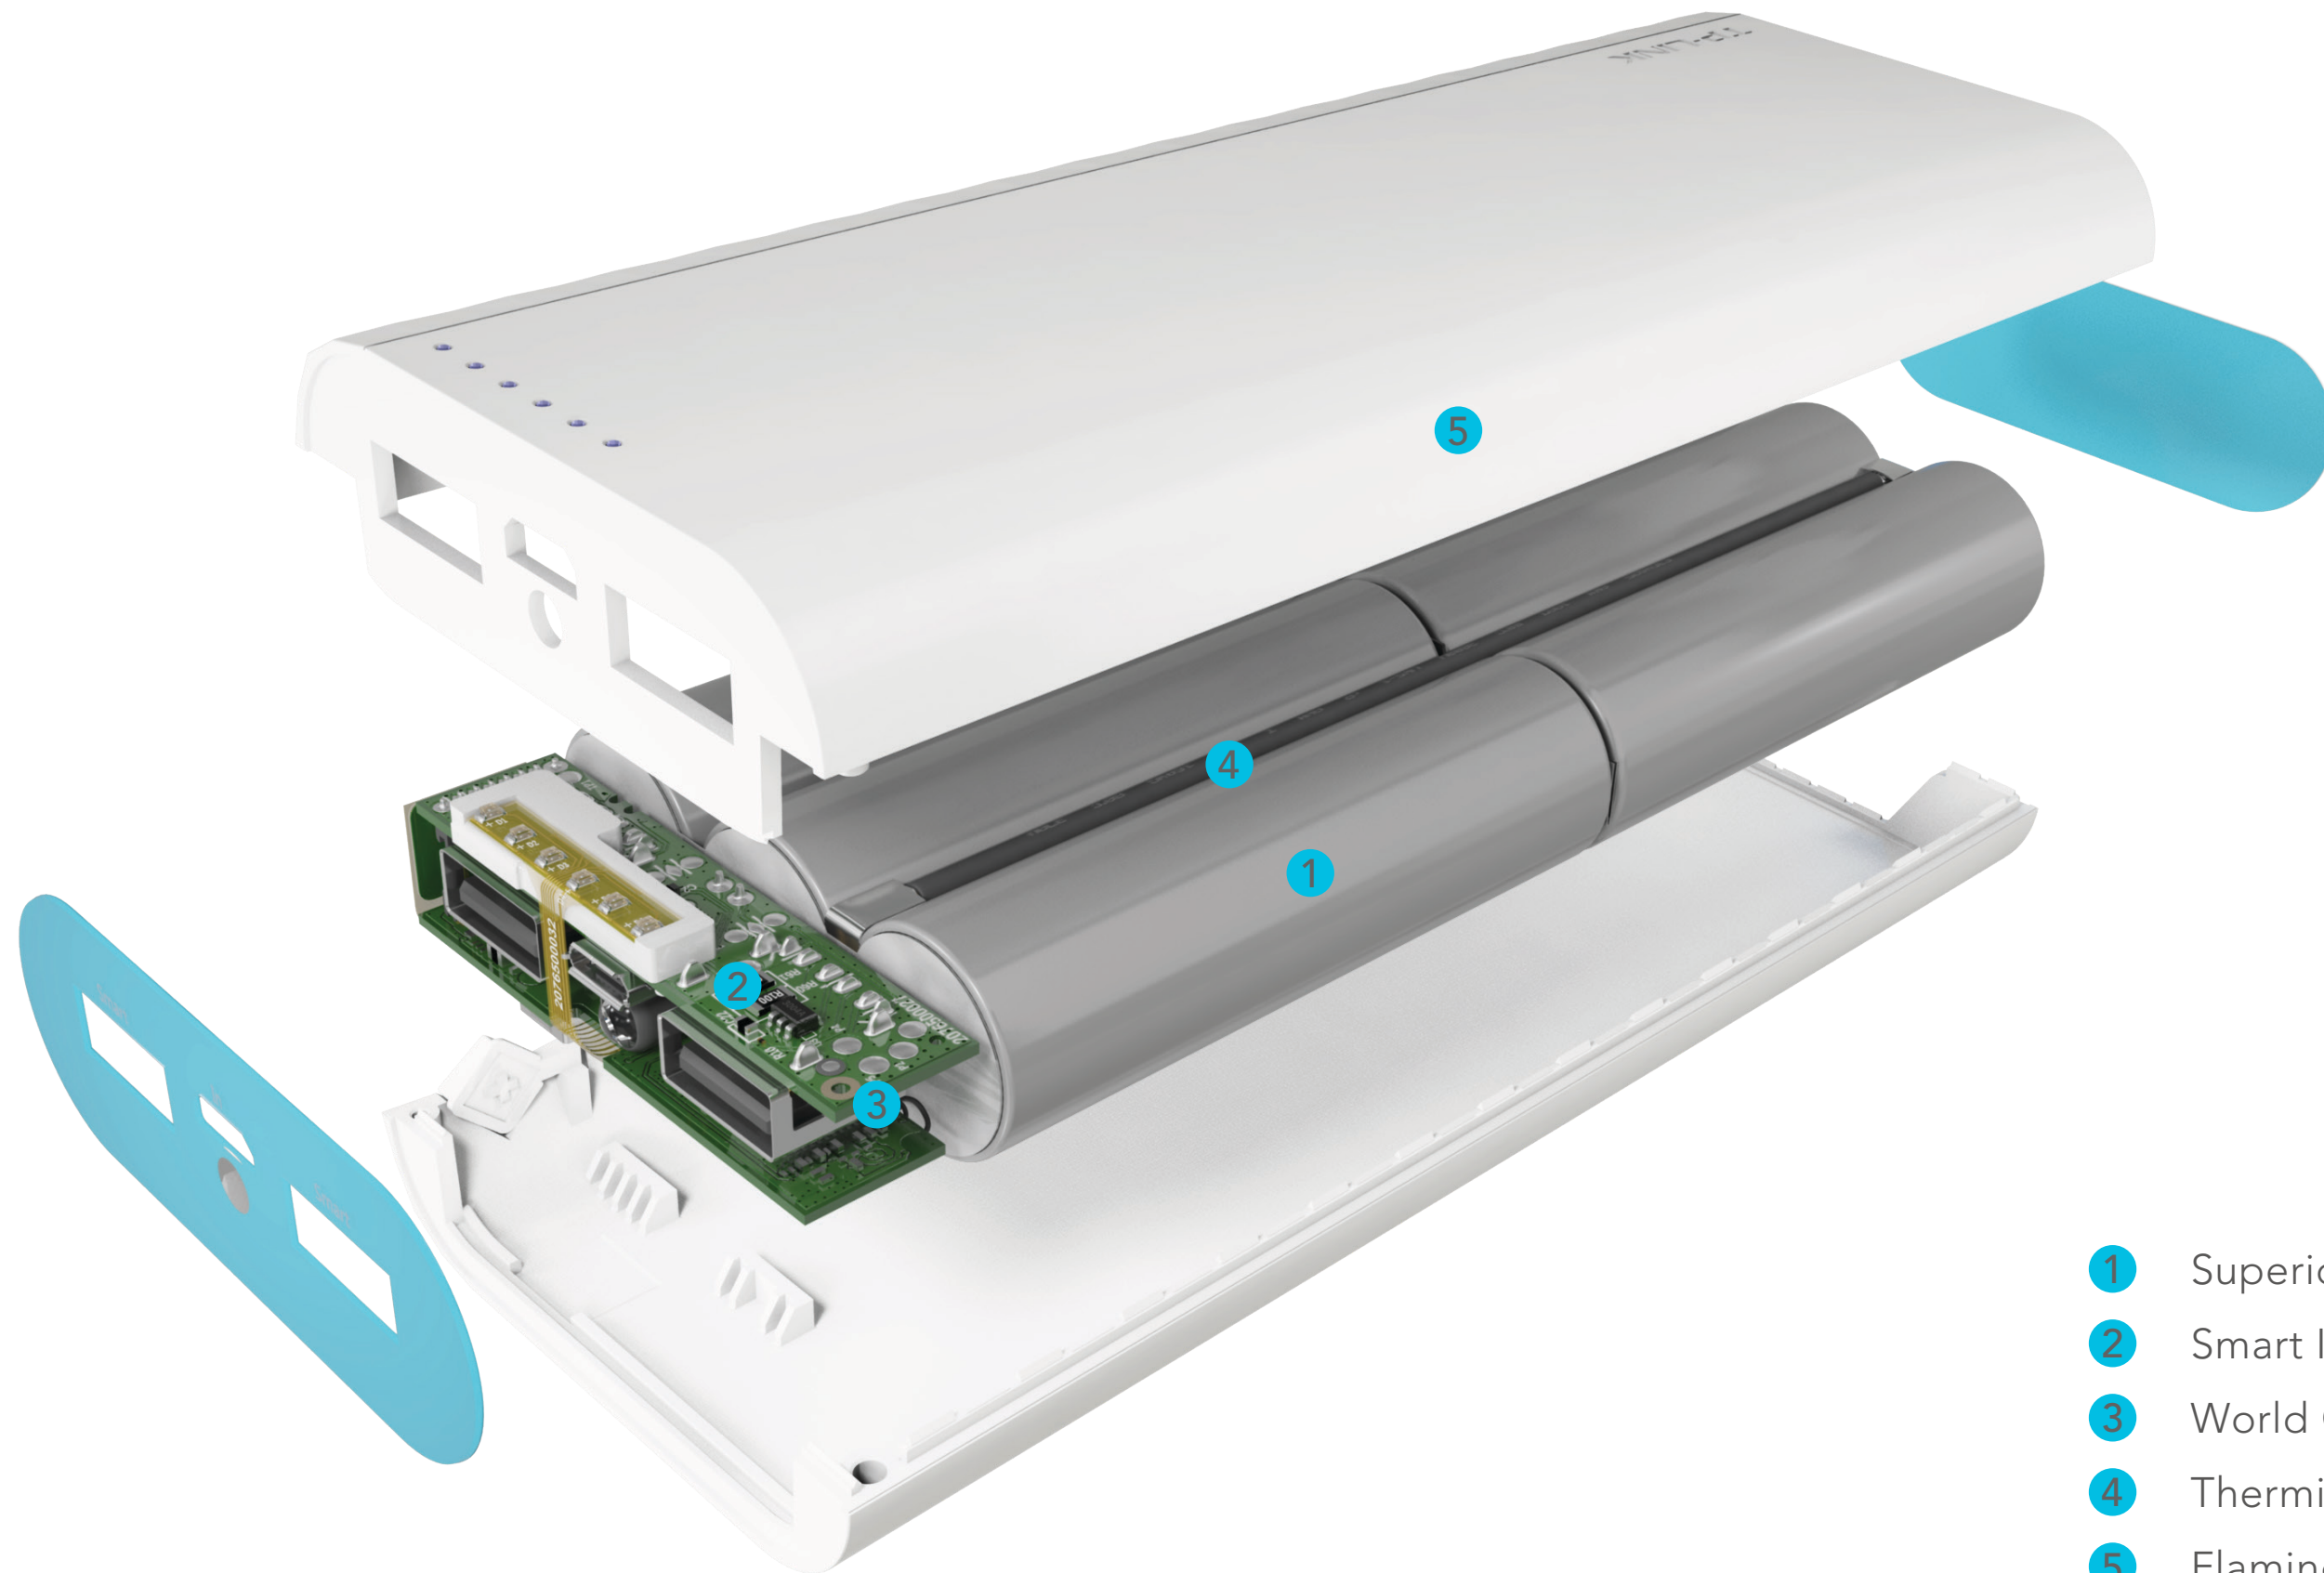

Superior Quality

- 1 Superior LG Battery Cell
- 2 Smart IC for TP-LINK Smart Charging
- 3 World Class Chipset for Multiple Protections
- 4 Thermistor for Over Heating Detection
- 5 Flaming Resistant and Durable Housing