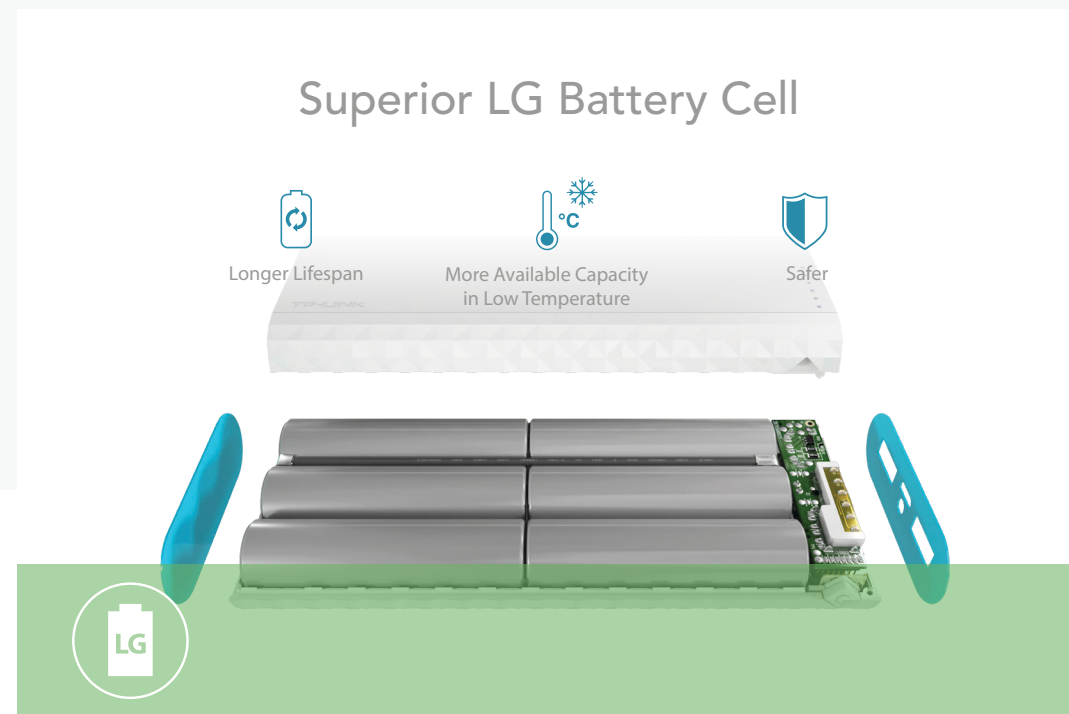

Superior
LG Battery

TP-LINK
Smart Charging

Ultra Fast Charging
and Recharging Speed

LED Flash Light

Completed Safety
Features

Features

Superior LG Battery Cell

All rechargeable batteries have a limited lifespan and the available capacity is to diminish in the cold weather.