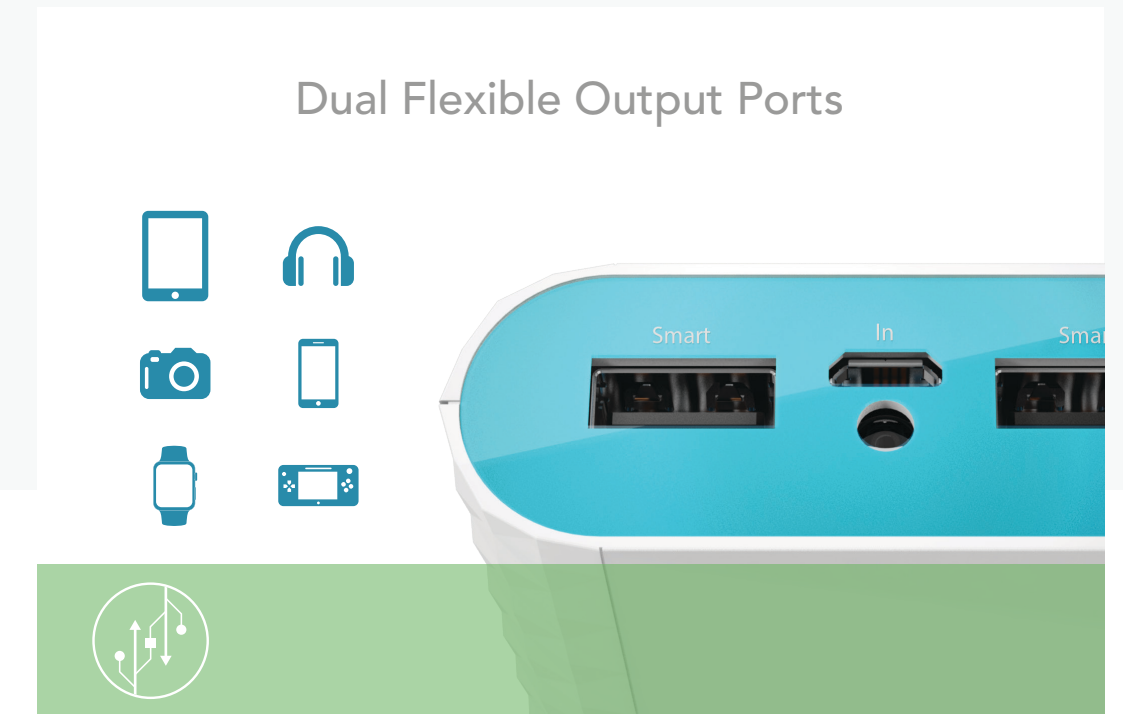

Dual Flexible Output Ports

Powered by TP-LINK Smart Charging technology, both output ports of TL-PB15600 can intelligently adjust the charging power subject to the connected devices. These flexible output ports are designed to be capable of delivering ultra fast charging power for devices with large battery like tablets, and also capable of delivering safe and minimal charging power for gadgets with tiny battery like smart wearable devices.